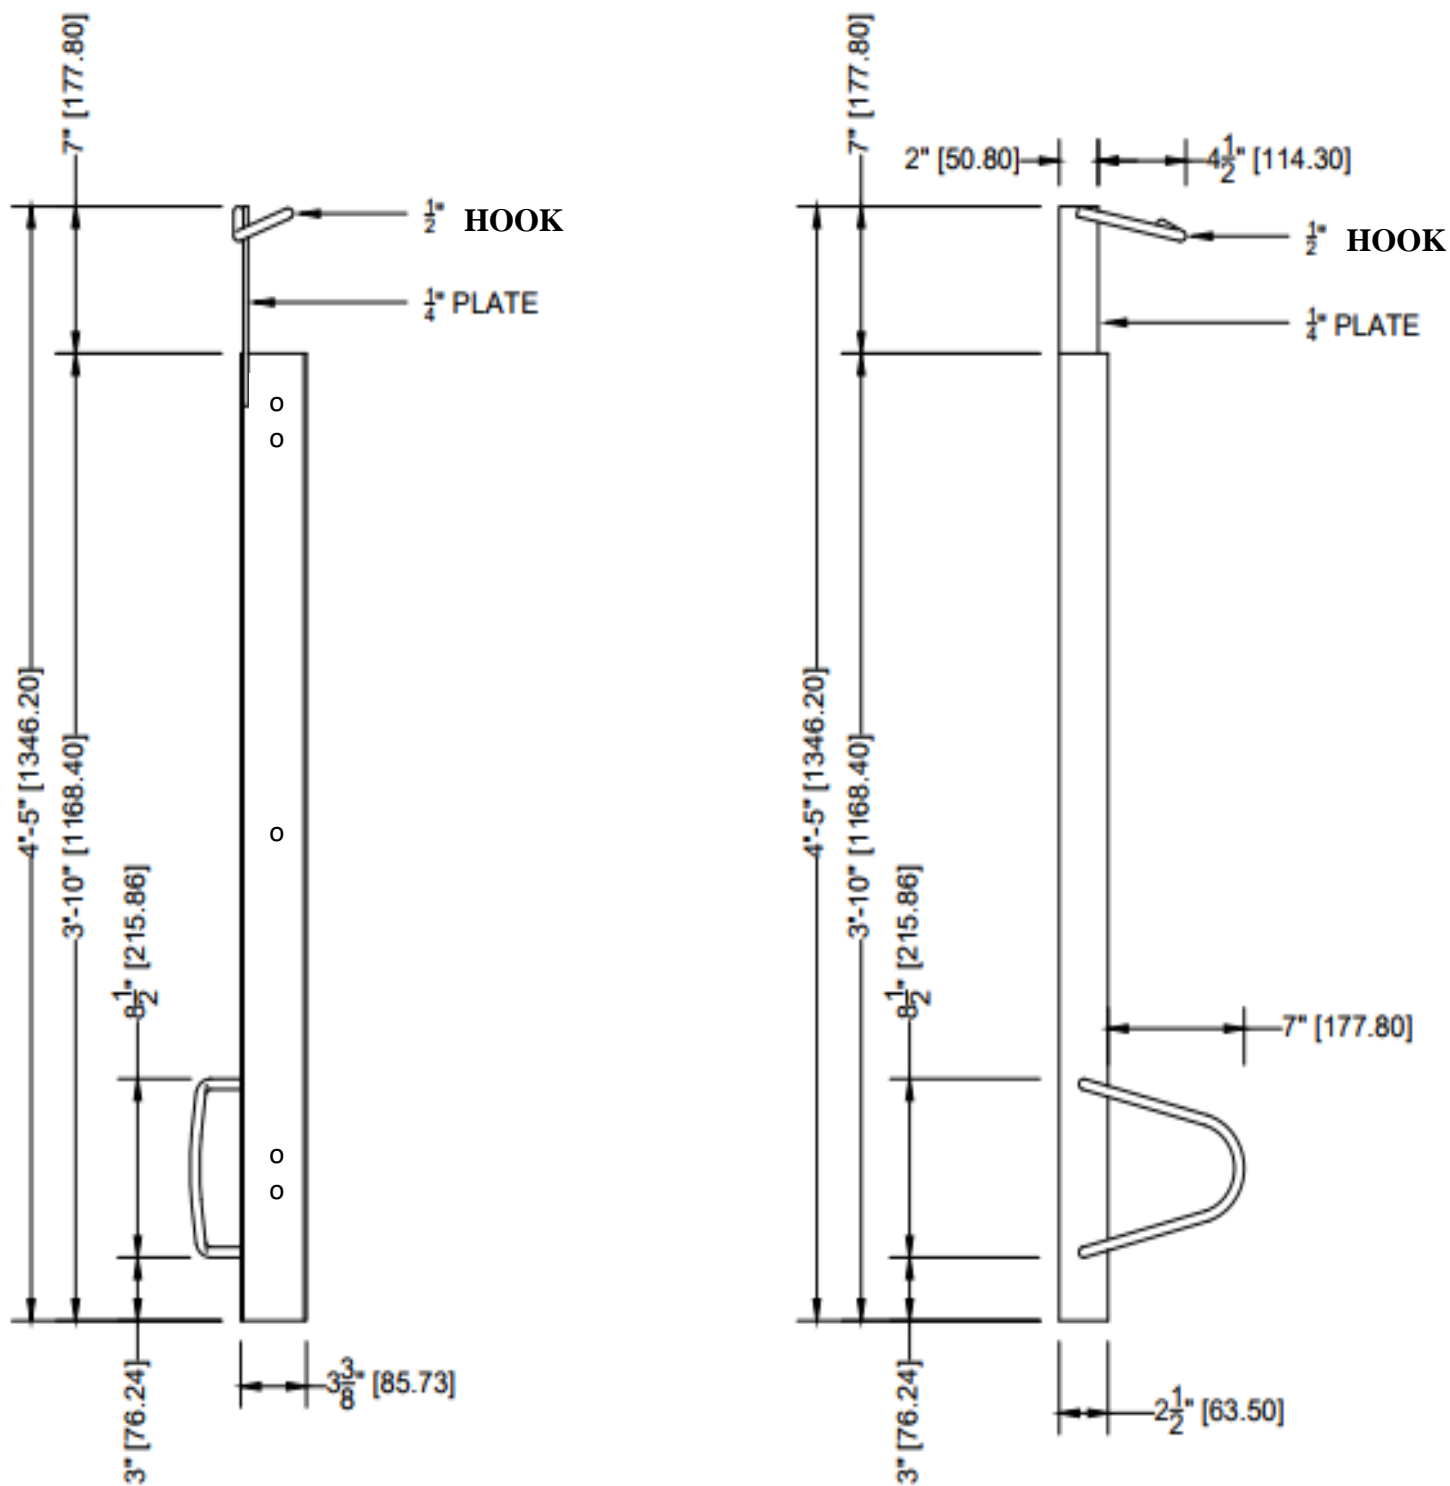

BIKERACK MFG & DIST

LOCK-UP-4

STAGGERED VERTICAL

12 GAUGE HSS STEEL CHANNEL

18" O.C. SPACING

POWDER COAT BLUE OR GALVANIZED

LAG USING 3/16" (4.763 MM) X 1 3/4" (44.45 MM) TAP CONS FOUR SECTIONS PER BIKE RACK